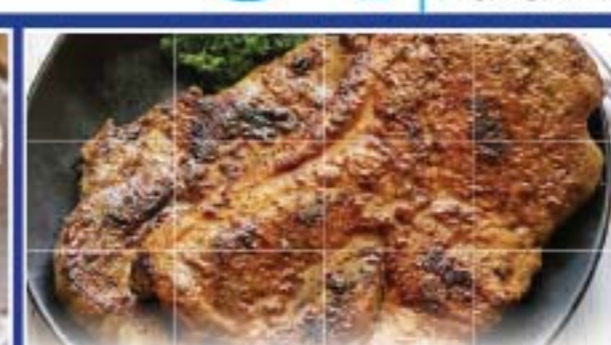

Fresh Never Frozen  
**Chicken  
Drumsticks**

**1.29**  
lb.

Wild Caught  
**Ahi  
Tuna Steaks**

**12.99**  
lb.

Wild Caught  
**Cod  
Fillets**

**8.99**  
lb.

Ready to Cook  
**Tilapia or  
Basa Fillets**

**4.49**  
lb.

**3 day  
sale**  
Friday-Sunday  
April 26th -  
April 28th

USDA Choice  
**Cross  
Rib Steaks**

**5.99**  
lb.

Ready to Grill  
**Adobada Pork  
Butt Steaks**

**3.49**  
lb.

Fresh  
Seasoned or Marinated  
**Chicken Leg Meat**