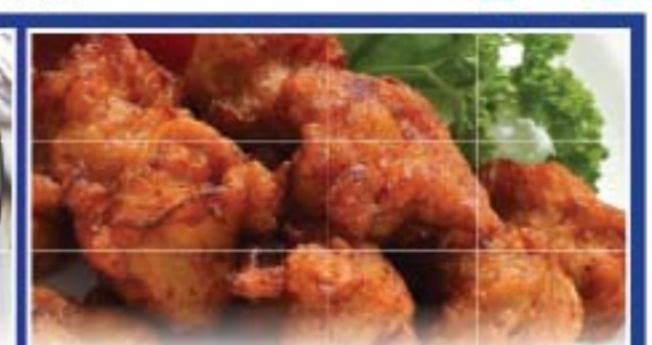

**3 day  
sale**  
Friday-Sunday  
April 26th -  
April 28th

USDA Choice  
**Cross  
Rib Steaks**

**5.99**  
lb.

Ready to Grill  
**Adobada Pork  
Butt Steaks**

**3.49**  
lb.

Fresh  
Seasoned or Marinated  
**Chicken Leg Meat**

**2.99**  
lb.

Large Navel Oranges

**97¢** lb.

Potatoes  
5 lb. bag

**1<sup>77</sup>** ea.

Artichokes

**2<sup>5</sup>** for 5