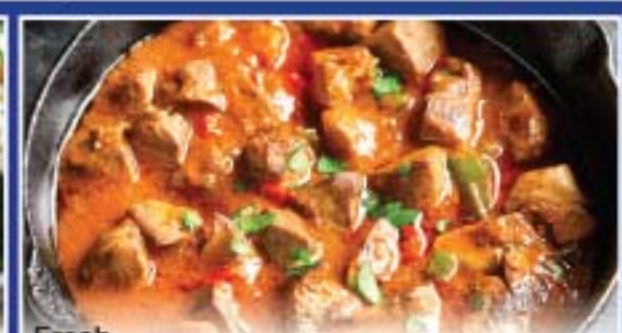

Fresh
Seasoned or Marinated Chicken Leg Meat

2.59 lb.